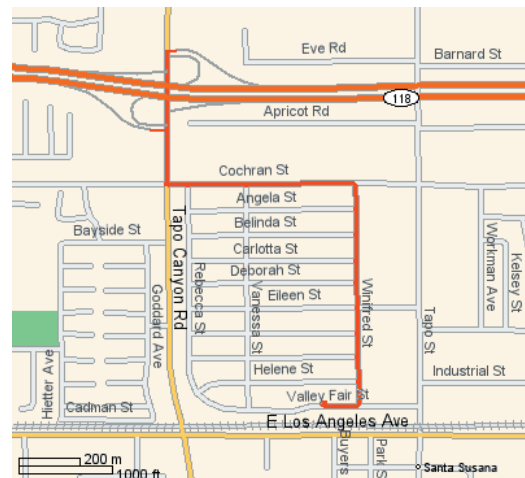

Maps & Directions

From Northern California:

1. Go South on Hwy 101
2. Take the HWY 23 NORTH exit
3. Follow HWY 23 through Merge to Hwy 118
4. Exit at Tapo Canyon Rd.
5. Turn Right (South) at signal at the end of the off ramp.
6. Turn left (East) at first signal onto Cochran St.
7. Turn right (South) at first signal onto Winifred St.
8. Turn right (West) at second stop sign onto Valley Fair Street.
9. Go to the second building on your right, 4225 Valley Fair Street, Suite 200.

From Burbank Airport (Yellow):

1. Exit Burbank Airport on Hollywood Way.
2. Go North to I-5 Fwy.
3. Turn left under bridge to go on I-5 Fwy North.
4. Take Hwy 118 West.
5. Exit at Tapo Canyon Rd.
6. Turn Left (South) at signal at the end of the off ramp.
7. Turn left (East) at second signal onto Cochran St.
8. Turn right (South) at first signal onto Winifred St.
9. Turn right (West) at second stop sign onto Valley Fair St.
10. Go to the second building on your right.

From Los Angeles International Airport (Green):

1. Take the 405 Fwy North
2. Merge onto Hwy 118 West.
3. Exit at Tapo Canyon Rd.
4. Turn Left (South) at signal at the end of the off ramp.
5. Turn left (East) at second signal onto Cochran St.
6. Turn right (South) at first signal onto Winifred St.
7. Turn right (West) at second stop sign onto Valley Fair St.
8. Go to the second building on your right.