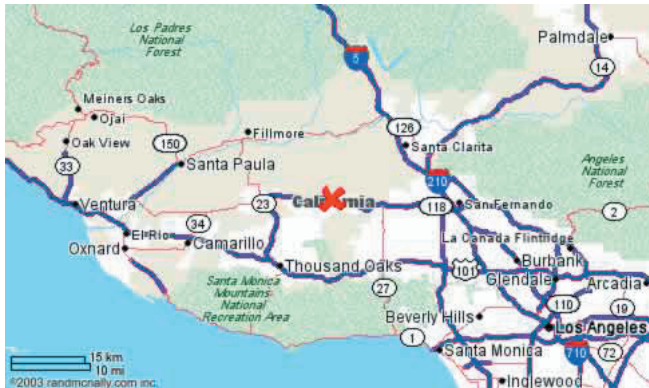

Maps & Directions

From Northern California:

1. Go South on Hwy 101
2. Take the HWY 23 NORTH exit
3. Follow HWY 23 through Merge to Hwy 118
4. Exit at Tapo Canyon Rd.
5. Turn Right (South) at signal at the end of the off ramp.
6. Turn left (East) at first signal onto Cochran St.
7. Turn right (South) at first signal onto Winifred St.
8. Turn right (West) at second stop sign onto Valley Fair Street.
9. Go to the second building on your right, 4225 Valley Fair Street, Suite 200.

From Burbank Airport (Yellow):

1. Exit Burbank Airport on Hollywood Way.
2. Go North to I-5 Fwy.
3. Turn left under bridge to go on I-5 Fwy North.
4. Take Hwy 118 West.
5. Exit at Tapo Canyon Rd.
6. Turn Left (South) at signal at the end of the off ramp.
7. Turn left (East) at second signal onto Cochran St.
8. Turn right (South) at first signal onto Winifred St.
9. Turn right (West) at second stop sign onto Valley Fair St.
10. Go to the second building on your right.

From Los Angeles International Airport (Green):

1. Take the 405 Fwy North
2. Merge onto Hwy 118 West.
3. Exit at Tapo Canyon Rd.
4. Turn Left (South) at signal at the end of the off ramp.
5. Turn left (East) at second signal onto Cochran St.
6. Turn right (South) at first signal onto Winifred St.
7. Turn right (West) at second stop sign onto Valley Fair St.
8. Go to the second building on your right.